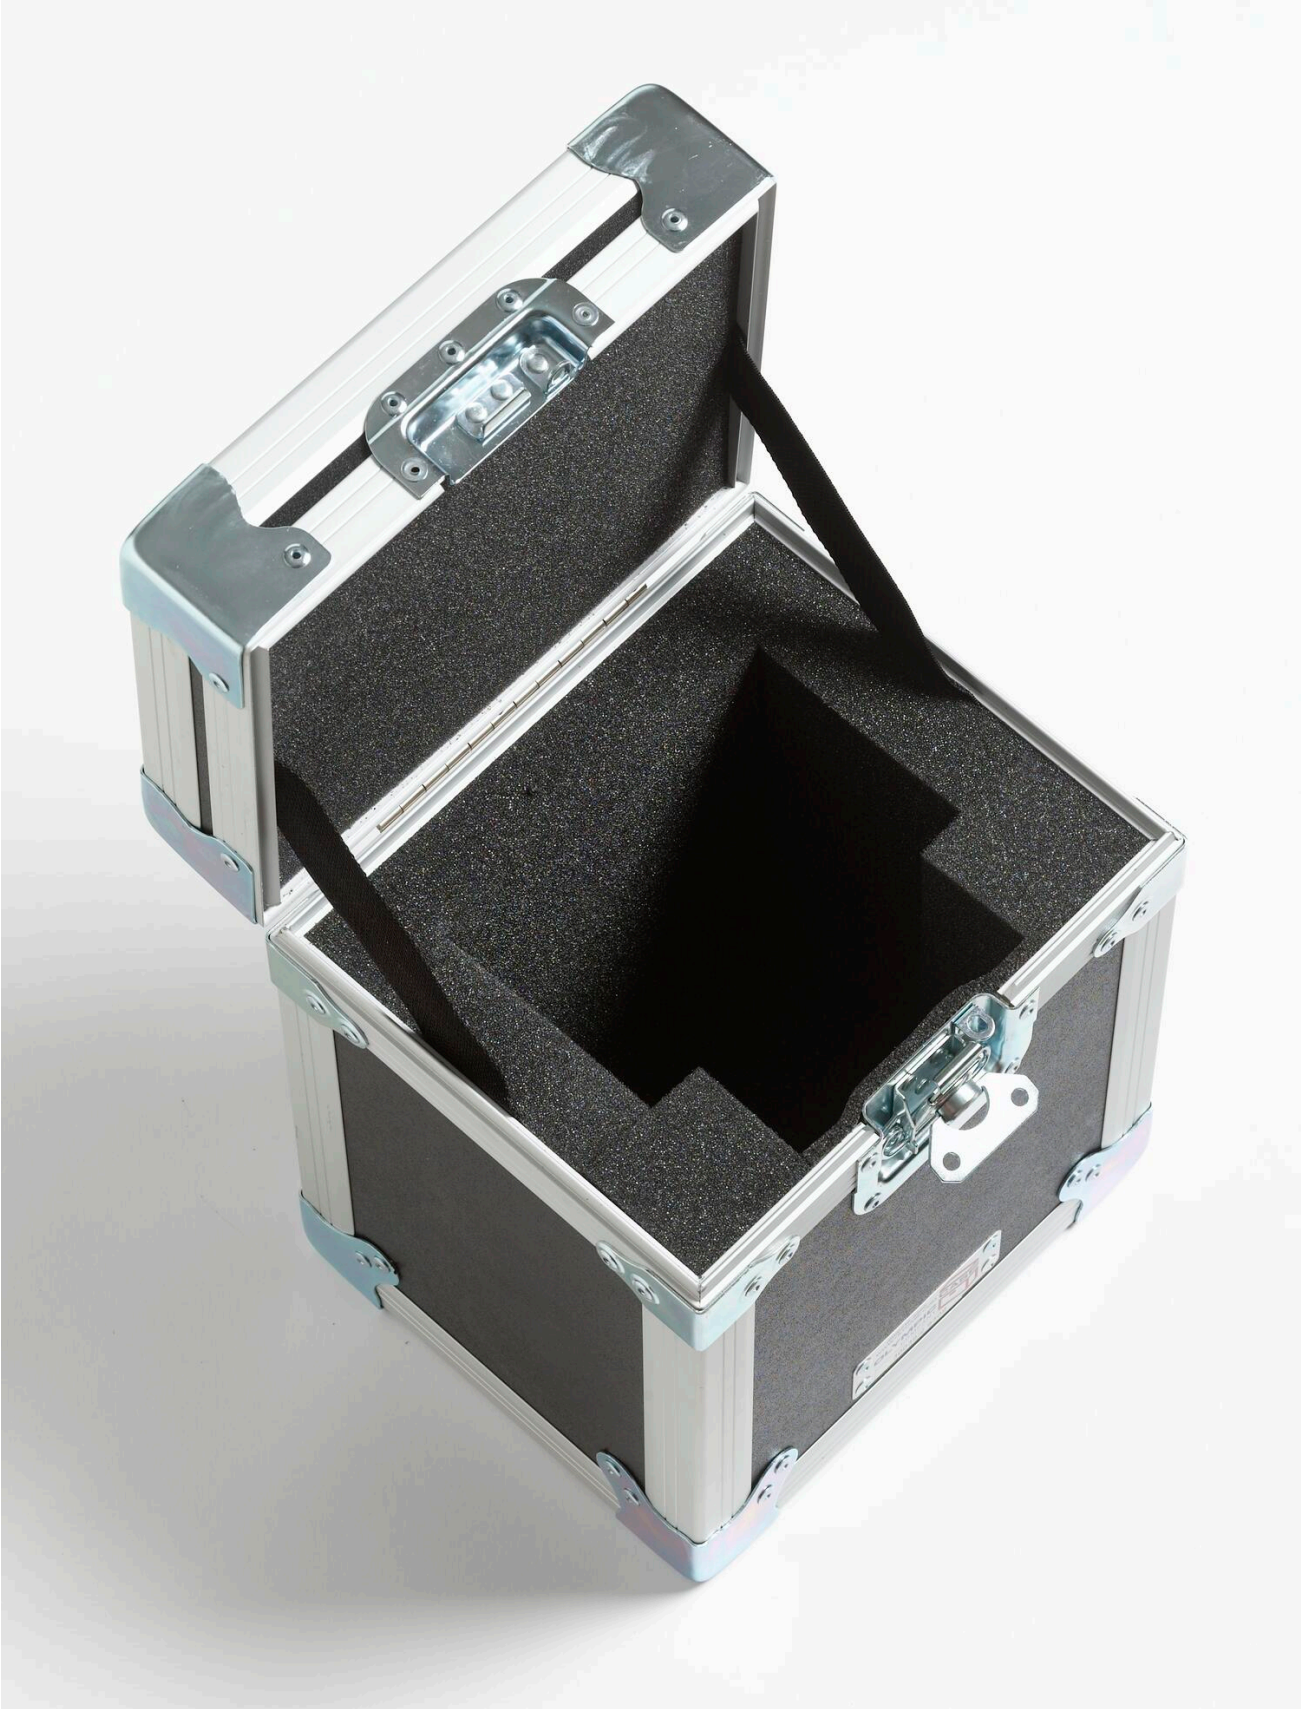

## 9309 | Rugged Carrying Case : 9141

## **Productoverzicht: 9309 | Rugged Carrying Case : 9141**

- Rugged carrying case for the 9141 Dry-Well Calibrator
- Lightweight composite panels
- Recessed steel handles and latches
- Foam lined for impact protection