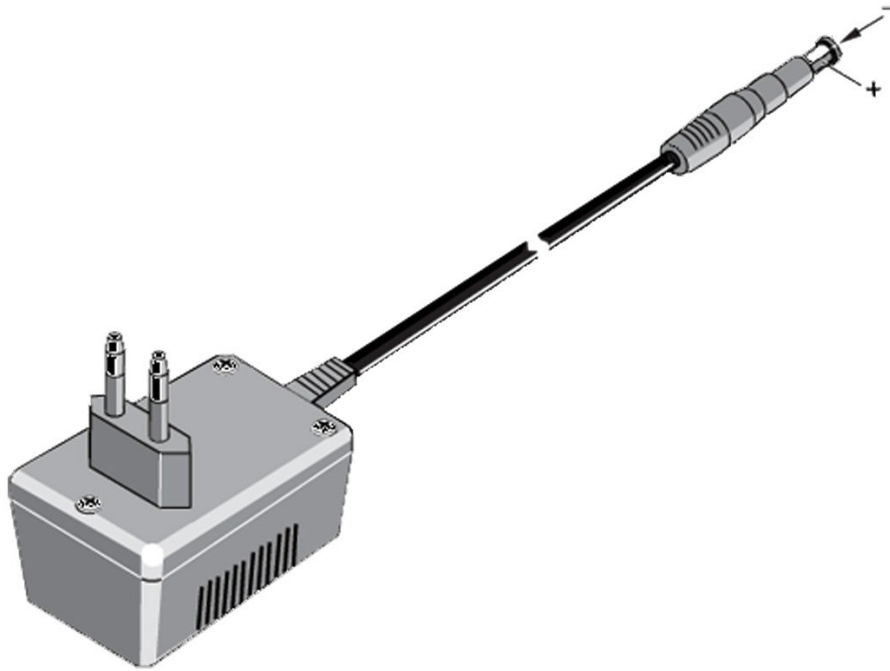

Technische gegevens

PM8907 Acculader/netspanningadapter EUR (120-serie)

Belangrijkste kenmerken

808 is equipped with a male receptacle plug that must be connected to a line cord appropriate for local use. (Line cord not included) A North American line plug adapter is included.

Productoverzicht: PM8907 Acculader/netspanningadapter EUR (120-serie)

Provides power cord operation and charging for ScopeMeter 90 and 120 series as well as for the Fluke 43 and 43B Power Quality Analyzer and some accessories.

Specificaties: PM8907 Acculader/netspanningadapter EUR (120-serie)

Specifications

	801 (Europe) 230 V ± 10%
	803 (North America) 120 V ± 100%
	804 (United Kingdom) 240 V ± 10%

Frequency (all versions)	50 to 60 Hz \pm 10%
Output Voltage	15 V
Output Current	300 mA max
Output Plug	5 mm power jack per DIN 45323
Power Consumption	10 V A
Max. Voltage to Ground	600 Vrms CAT III per IEC 61010-31