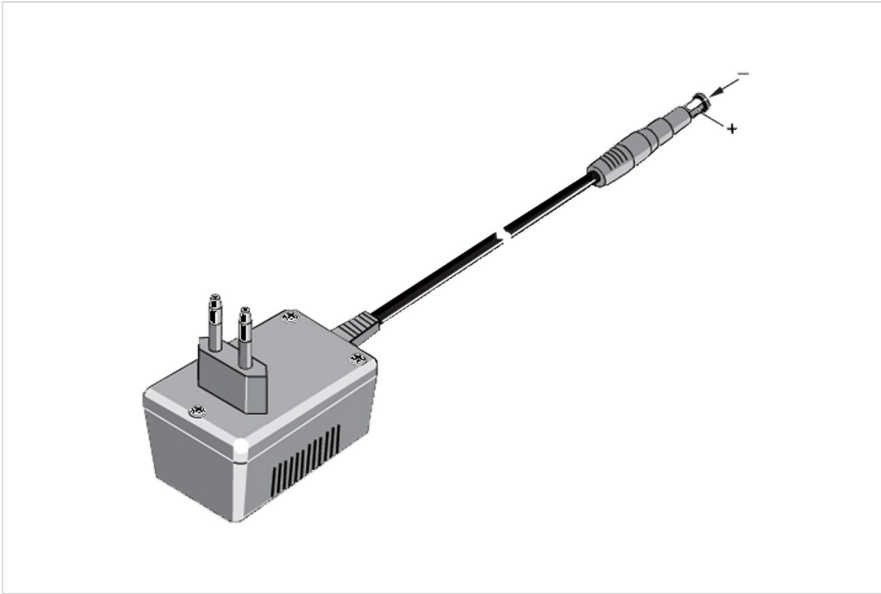

Modellen

PM8907/830

- Replacement Power Adapter Universal L6