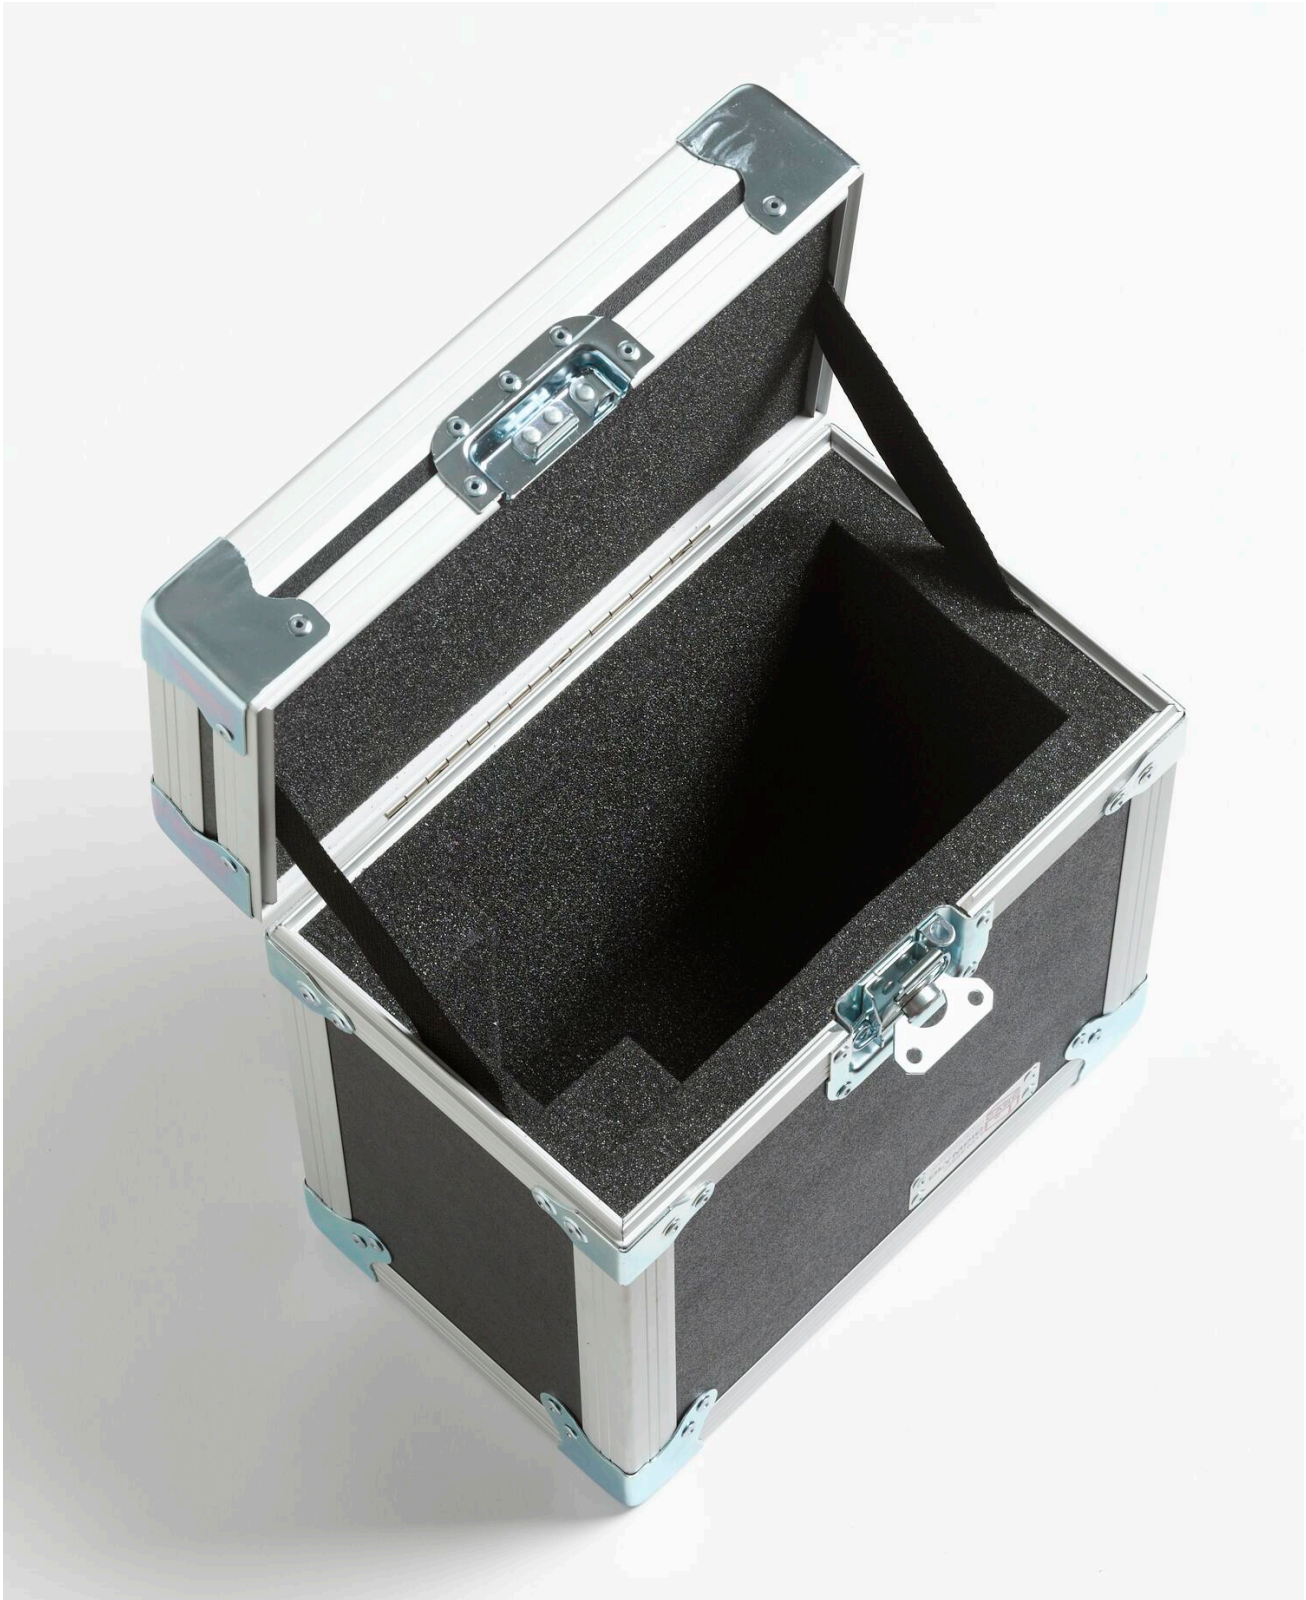

기술 자료

9316 | 견고한 휴대용 케이스: 9103

제품 개요: 9316 | 견고한 휴대용 케이스: 9103

- Rugged carrying case for the 9103 Dry-Well Calibrator
- Laminated birch or lightweight composite panels

- Recessed steel handles and latches
- Foam lined for impact protection

모델

9316

견고한 휴대용 케이스: 9103

Fluke. *Keeping your world up and running.*[®]

Fluke Corporation
PO Box 9090, Everett, WA 98206 U.S.A.

(주)한국플루크Fluke Korea
Tel.02.539.6311
(주)한국플루크 대구지사
Tel.053.382.6311
www.fluke.co.kr