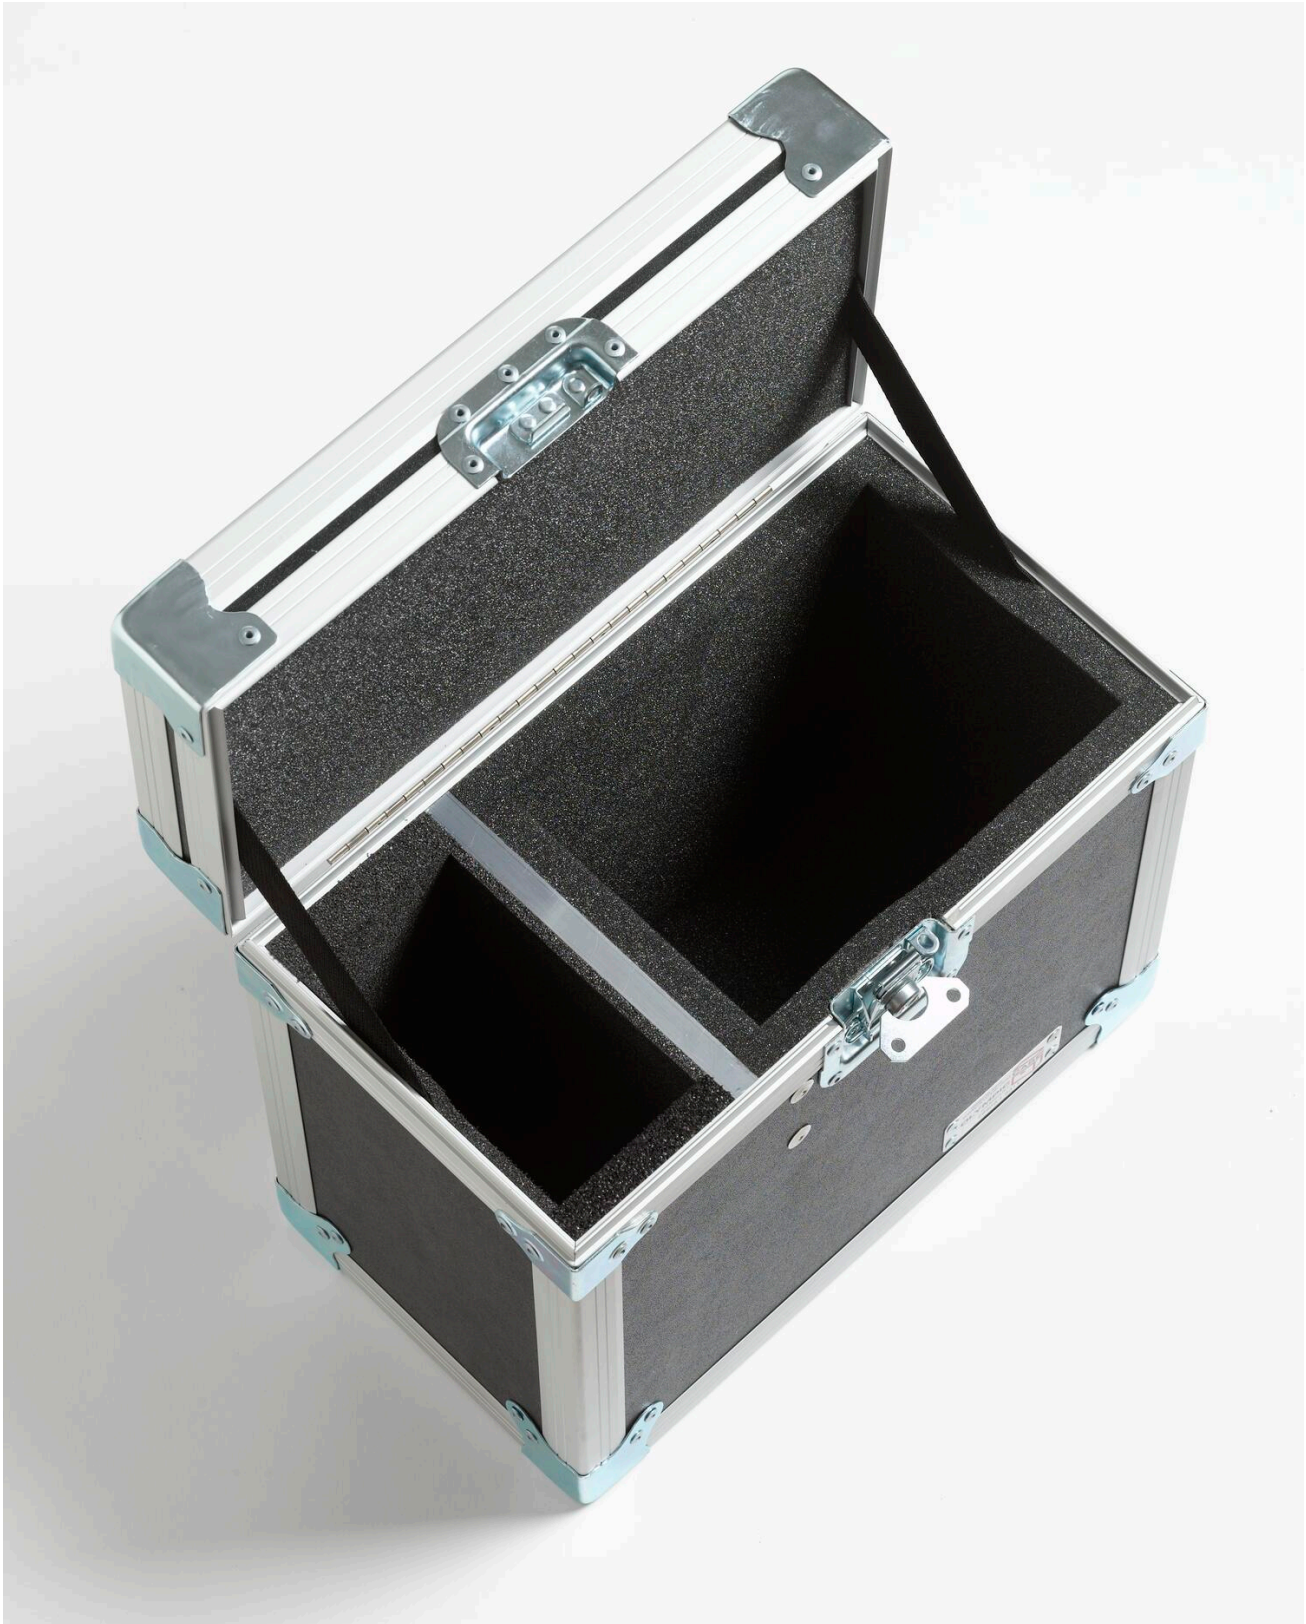

Data teknis

9311 | Carrying Case : 7102

Ikhtisar Produk: 9311 | Carrying Case : 7102

- Carrying case for the 7102 Micro-Bath Thermometer Calibrator

- Laminated birch or lightweight composite panels
- Recessed steel handles and latches
- Foam lined for impact protection

Model

9311

Carrying Case : 7102

Fluke. *Memastikan aktivitas Anda terus berjalan dan beroperasi.*

Fluke Corporation

PO Box 9090, Everett, WA 98206 U.S.A.

For more information call:

In the U.S.A. (800) 443-5853