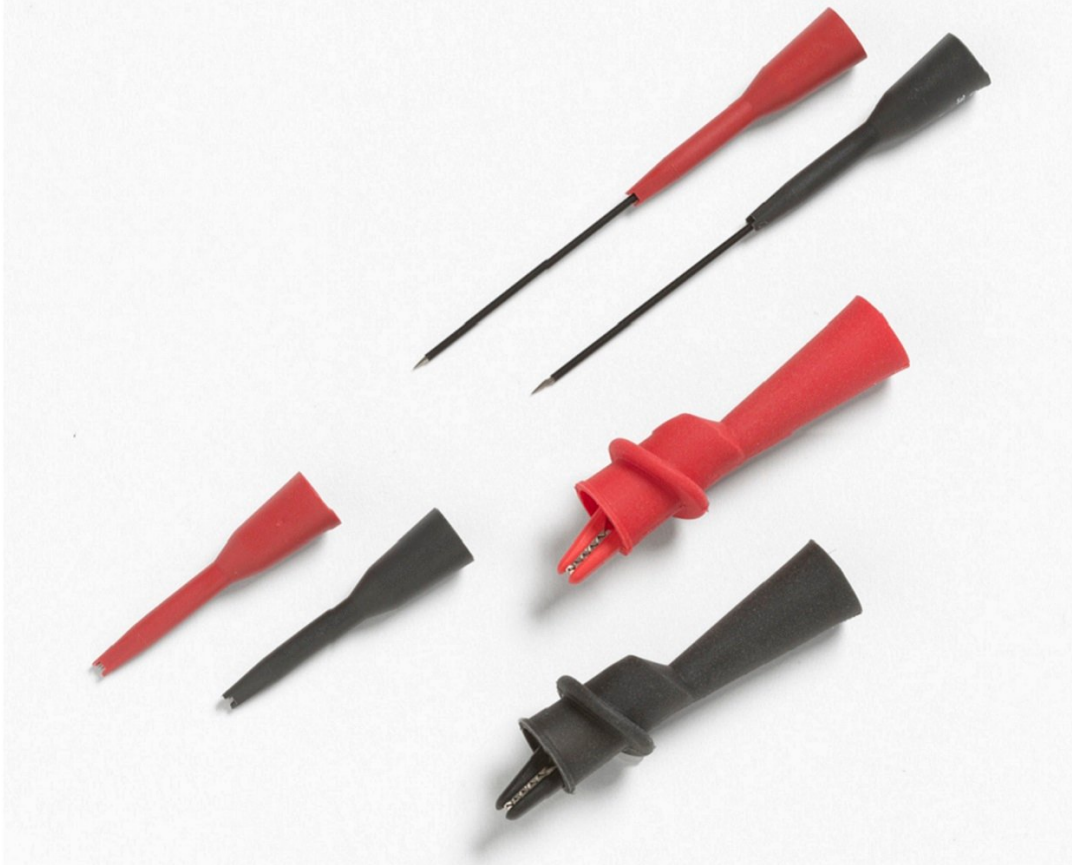

Data teknis

Fluke TP920 Test Probe Adapter Set

Fitur utama

- Set of push-on adapters for TL71 and TL75 test probes
- IC test adapters, extended probe tips, medium alligator clips (max.opening 7.6 mm)
- Probe Adaptors: CAT II 300 V, 3 A; Alligator Clips: CAT II 1000 V, CAT III 600 V, 10 A
- One year warranty

Model

TP920

Test Probe Adapter Set

Fluke. *Memastikan aktivitas Anda terus berjalan dan beroperasi.*

Fluke Corporation

PO Box 9090, Everett, WA 98206 U.S.A.

For more information call:

In the U.S.A. (800) 443-5853