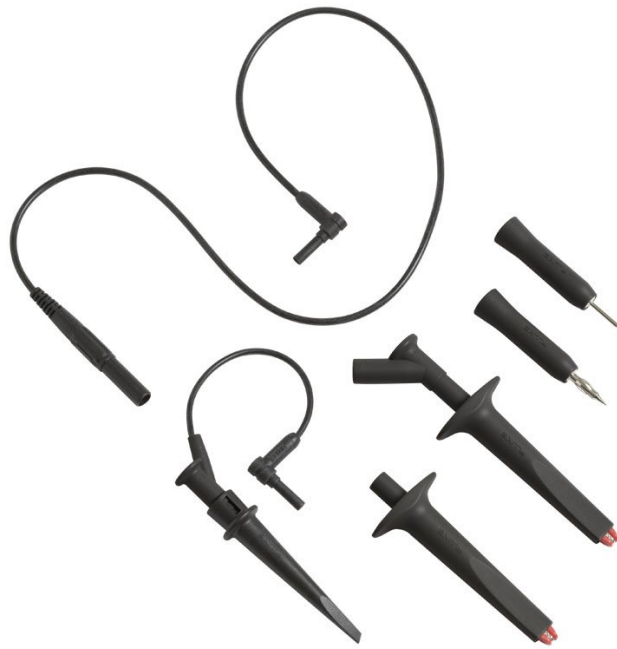

Fluke AS400 Probe Accessory Extension Set

Key features

- Optional accessories for VPS410 and VPS410-II ScopeMeter® Voltage Probes
- Includes larger clips and test pins
- Ideal for electrical and electronics applications

Product overview: Fluke AS400 Probe Accessory Extension Set

The Fluke AS400 Probe Accessory Extension Set is an optional accessory set that extends the troubleshooting capabilities of your [VPS210 Voltage Probes](#), [VPS410 ScopeMeter® Voltage Probes](#), [VPS410-II ScopeMeter® Voltage Probes](#), and [VPS420 ScopeMeter® Voltage Probes](#). These optional accessories include large jaw probe and reference clips as well as 2 and 4 mm probe tips giving you more troubleshooting versatility for electrical and electronics applications.

Ordering information

Fluke AS400

Probe Accessory Extension Set

Includes:

- (1) Black reference lead with shrouded 4 mm plug
- (1) Black reference lead with hook clip
- (1) Black large jaw probe clip
- (1) Black large jaw reference clip with 4 mm jack
- (1) Black 2 mm test probe for probe tip
- (1) Black 4 mm test probe for probe tip