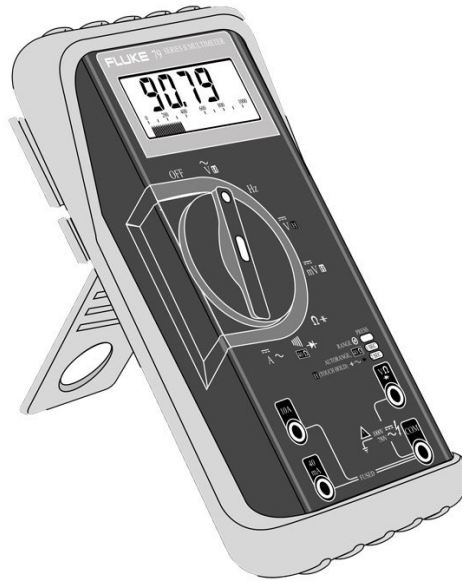

TECHNICAL DATA

Fluke C70G Meter Holster

Key features

- Snap-on holster absorbs shocks and protects meter from rough handling
- G for gray colour
- Flex Stand™ allows meter to hand, lean or stand for convenience and best viewing
- Built-in probe and lead storage
- One year warranty