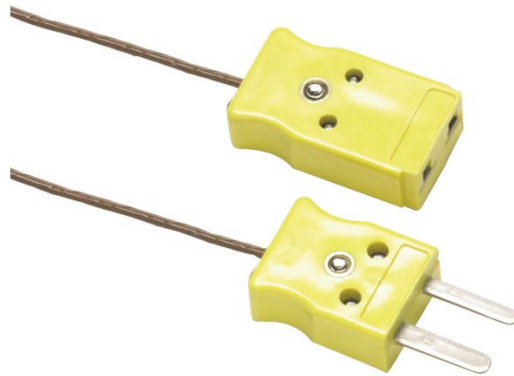

TECHNICAL DATA

Fluke 80PK-EXT Extension Wire Kit

Key features

- Extending and repairing K-type thermocouple wires
- Kit includes 3 meters of thermocouple wire and 1 pair of male/female mini-connectors
- Maximum continuous exposure temperature: 260°C
- 80PK-EXT is compatible with K-type thermometers
- One year warranty