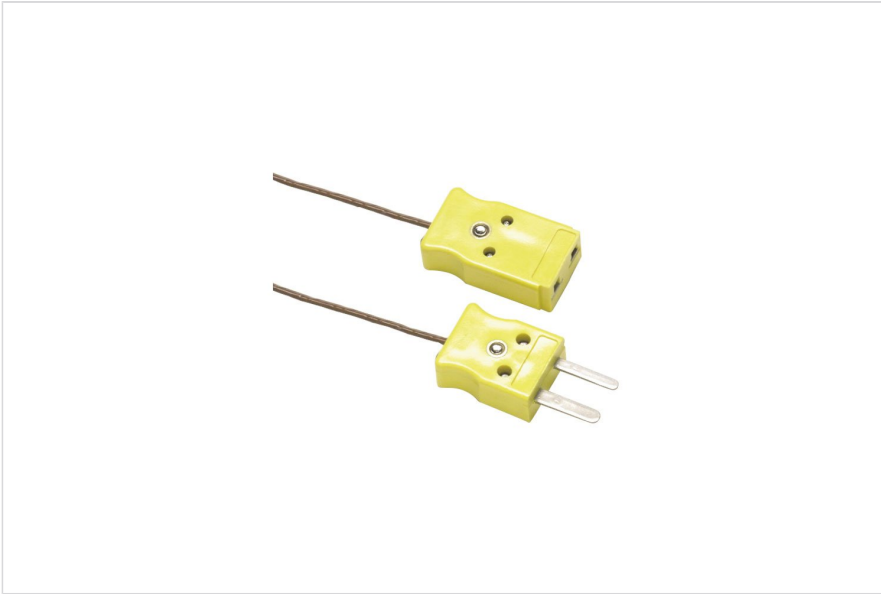

Ordering information

80PK-EXT

80PK-EXT Extension Wire Kit