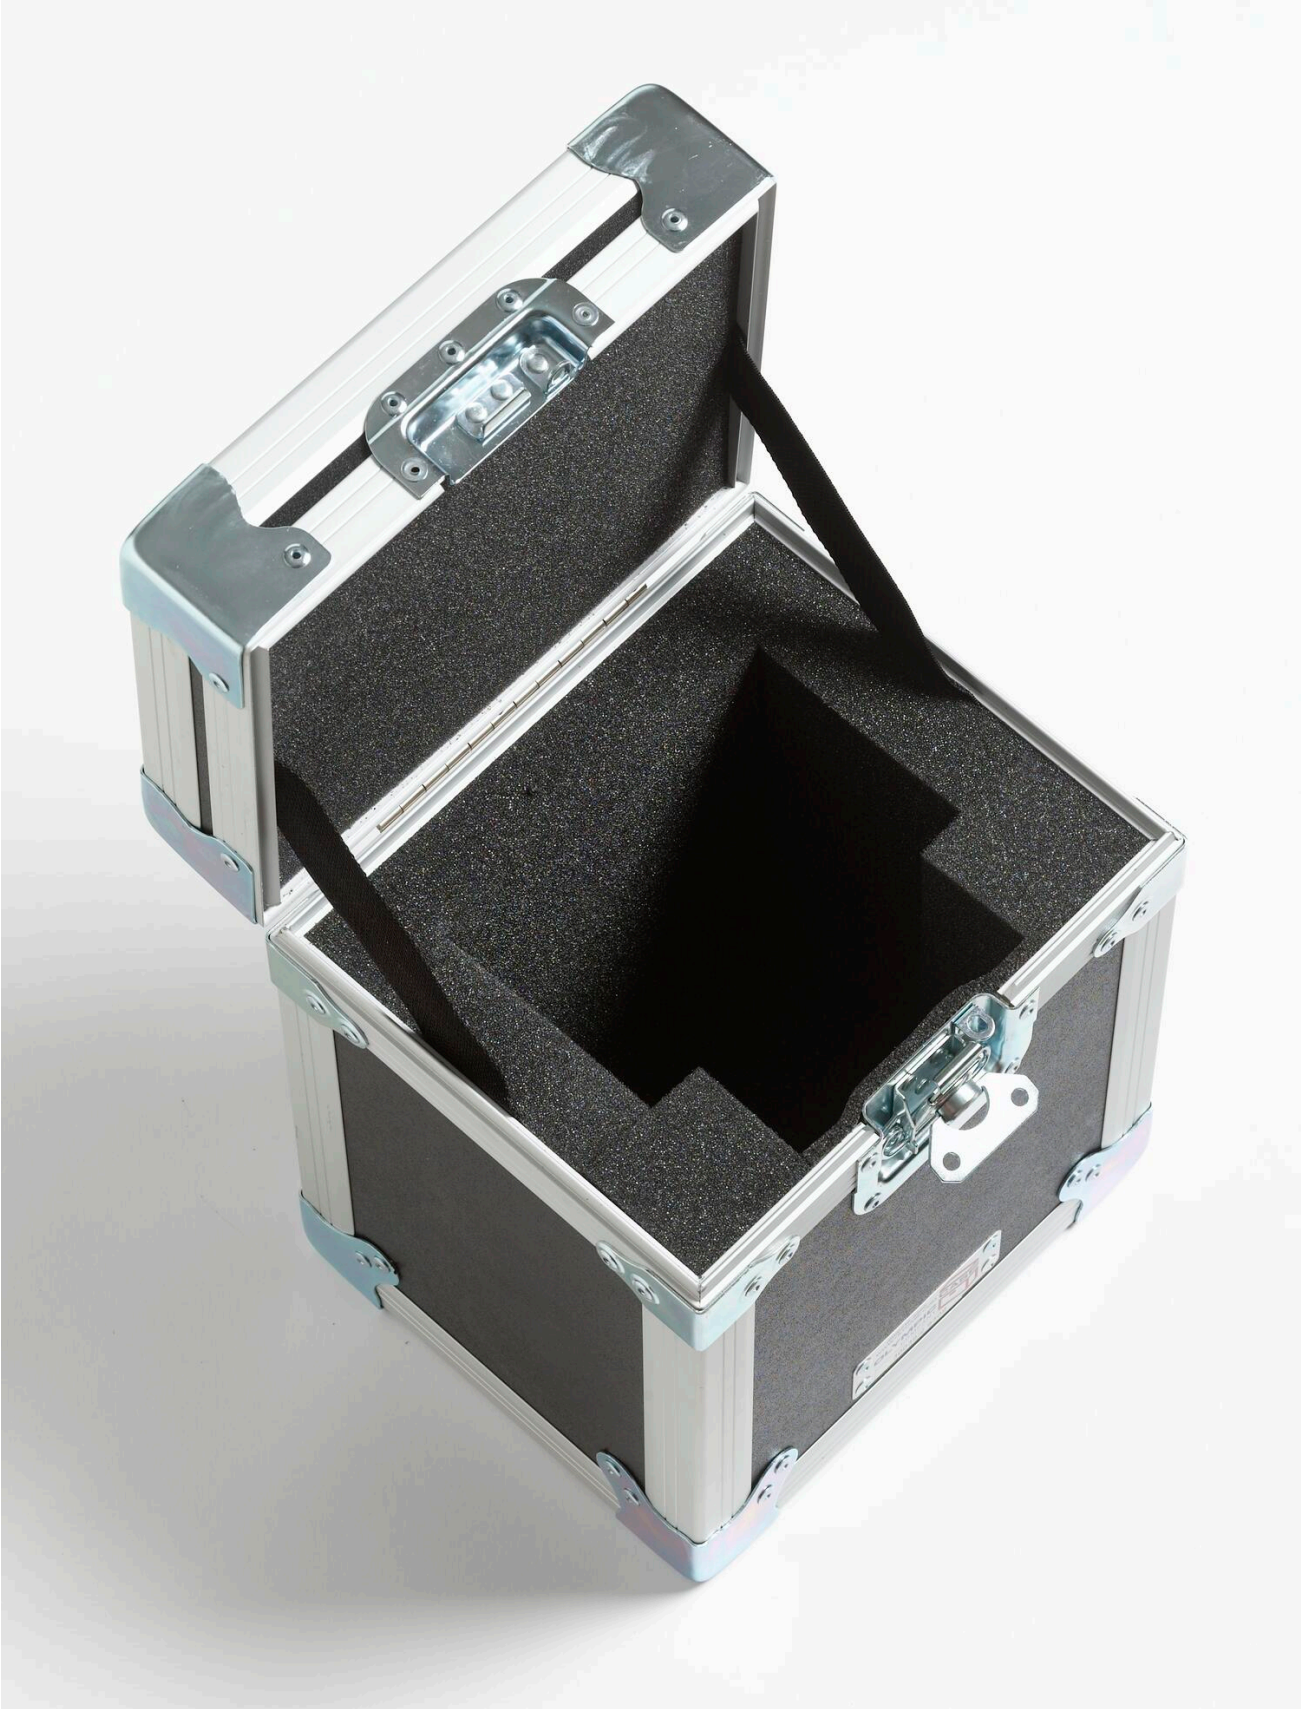

# 9309 | Rugged Carrying Case : 9141

## **Product overview: 9309 | Rugged Carrying Case : 9141**

- Rugged carrying case for the 9141 Dry-Well Calibrator
- Lightweight composite panels
- Recessed steel handles and latches
- Foam lined for impact protection