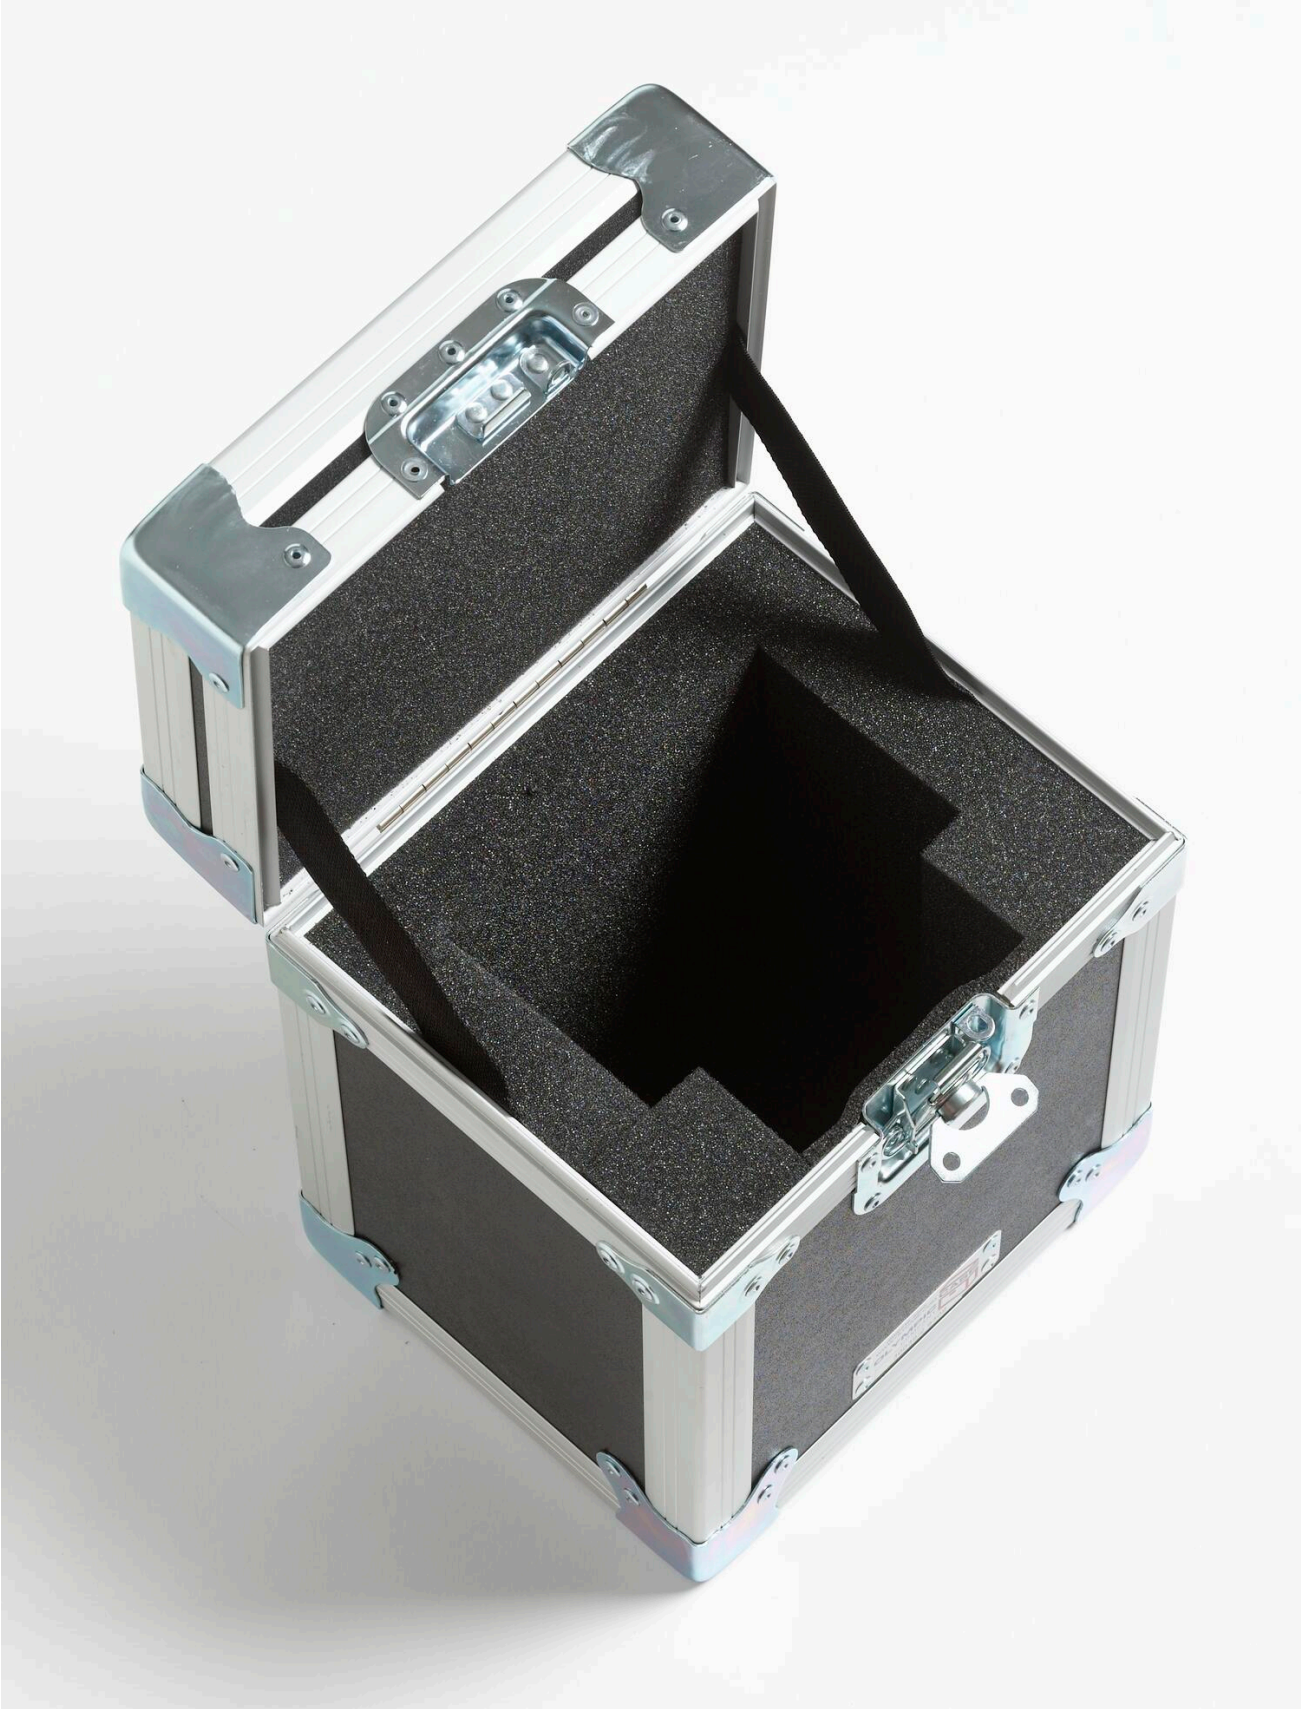

TECHNICAL DATA

**9309 | Rugged Carrying Case : 9141**

## **Product overview: 9309 | Rugged Carrying Case : 9141**

- Rugged carrying case for the 9141 Dry-Well Calibrator
- Lightweight composite panels
- Recessed steel handles and latches
- Foam lined for impact protection