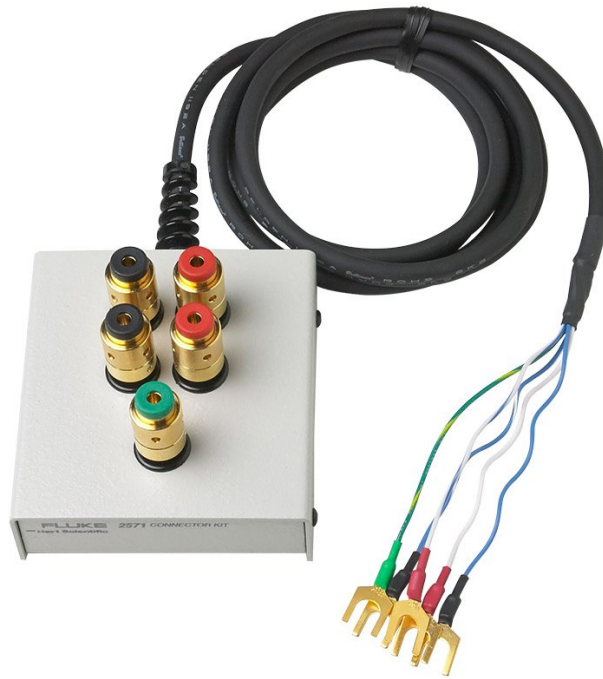

TECHNICAL DATA

2571 | Adapter, DWF to Spade Lugs, 1-Channel

Ordering information

2571

Adapter, DWF to Spade Lugs, 1-Channel

Fluke. *Keeping your world up and running.®*

Fluke (UK) Ltd.
52 Hurricane Way
Norwich, Norfolk
NR6 6JB
United Kingdom
Tel.: +44 (0)20 7942 0708
E-mail: cs.uk@fluke.com
www.fluke.com/en-gb