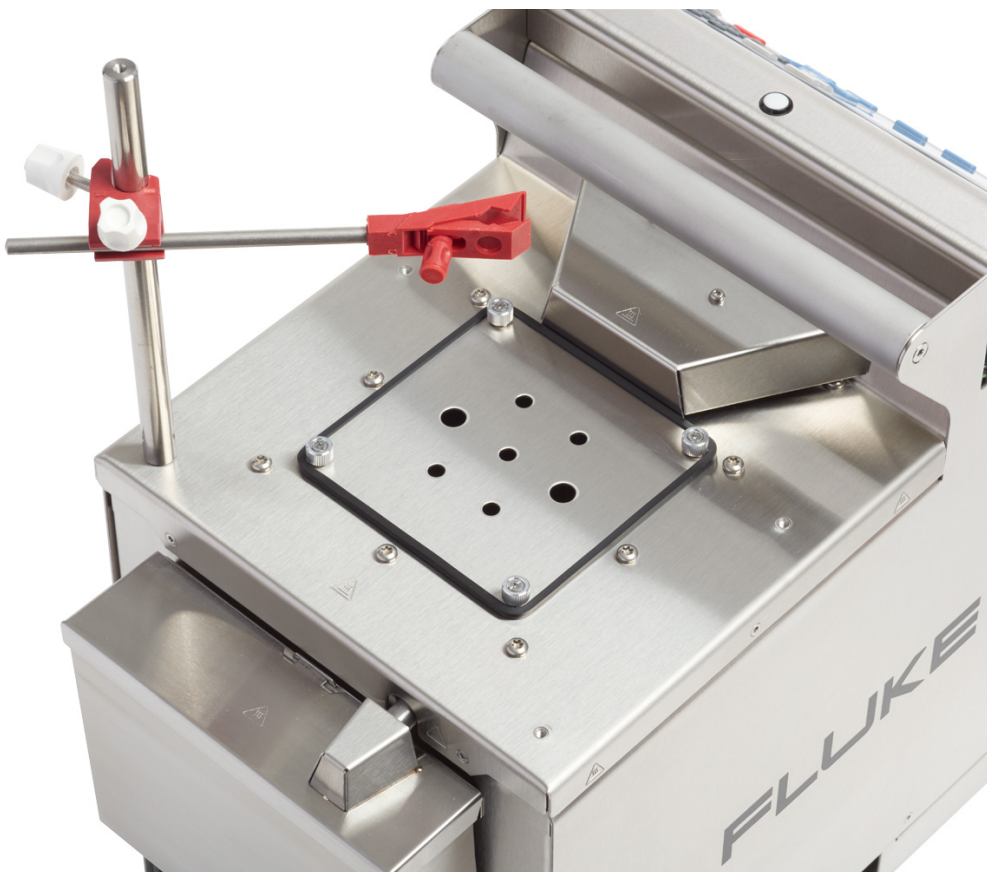

TECHNICAL DATA

7109-2051 Single Probe Clamp Kit

Product overview: 7109-2051 Single Probe Clamp Kit

Stainless Steel Probe Access Cover.

Ordering information

7109-2051

7109-2051 Single Probe Clamp Kit

Fluke. *Keeping your world up and running.®*