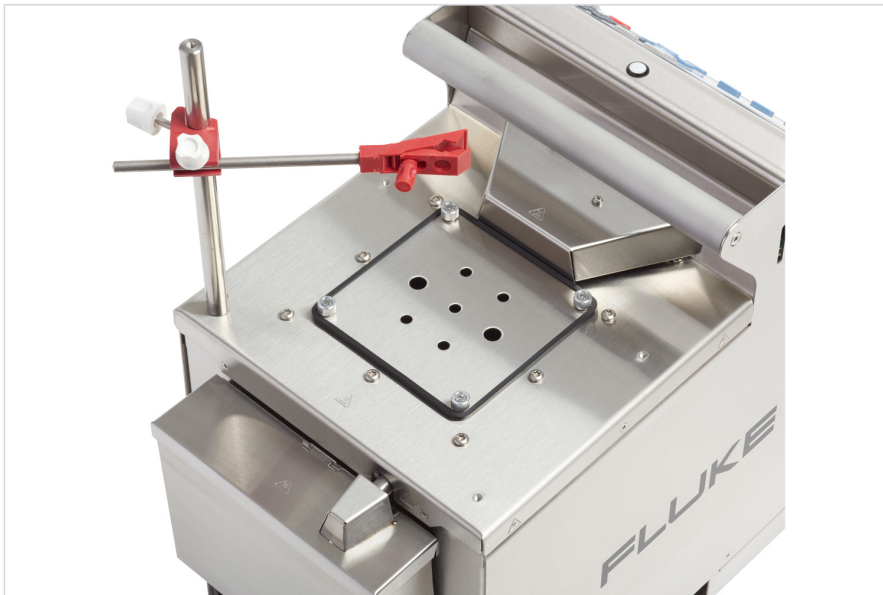

TECHNICAL DATA

7109-2051 Single Probe Clamp Kit

Product overview: 7109-2051 Single Probe Clamp Kit

Stainless Steel Probe Access Cover.

Ordering information

7109-2051

7109-2051 Single Probe Clamp Kit

Fluke. *Keeping your world up and running.®*