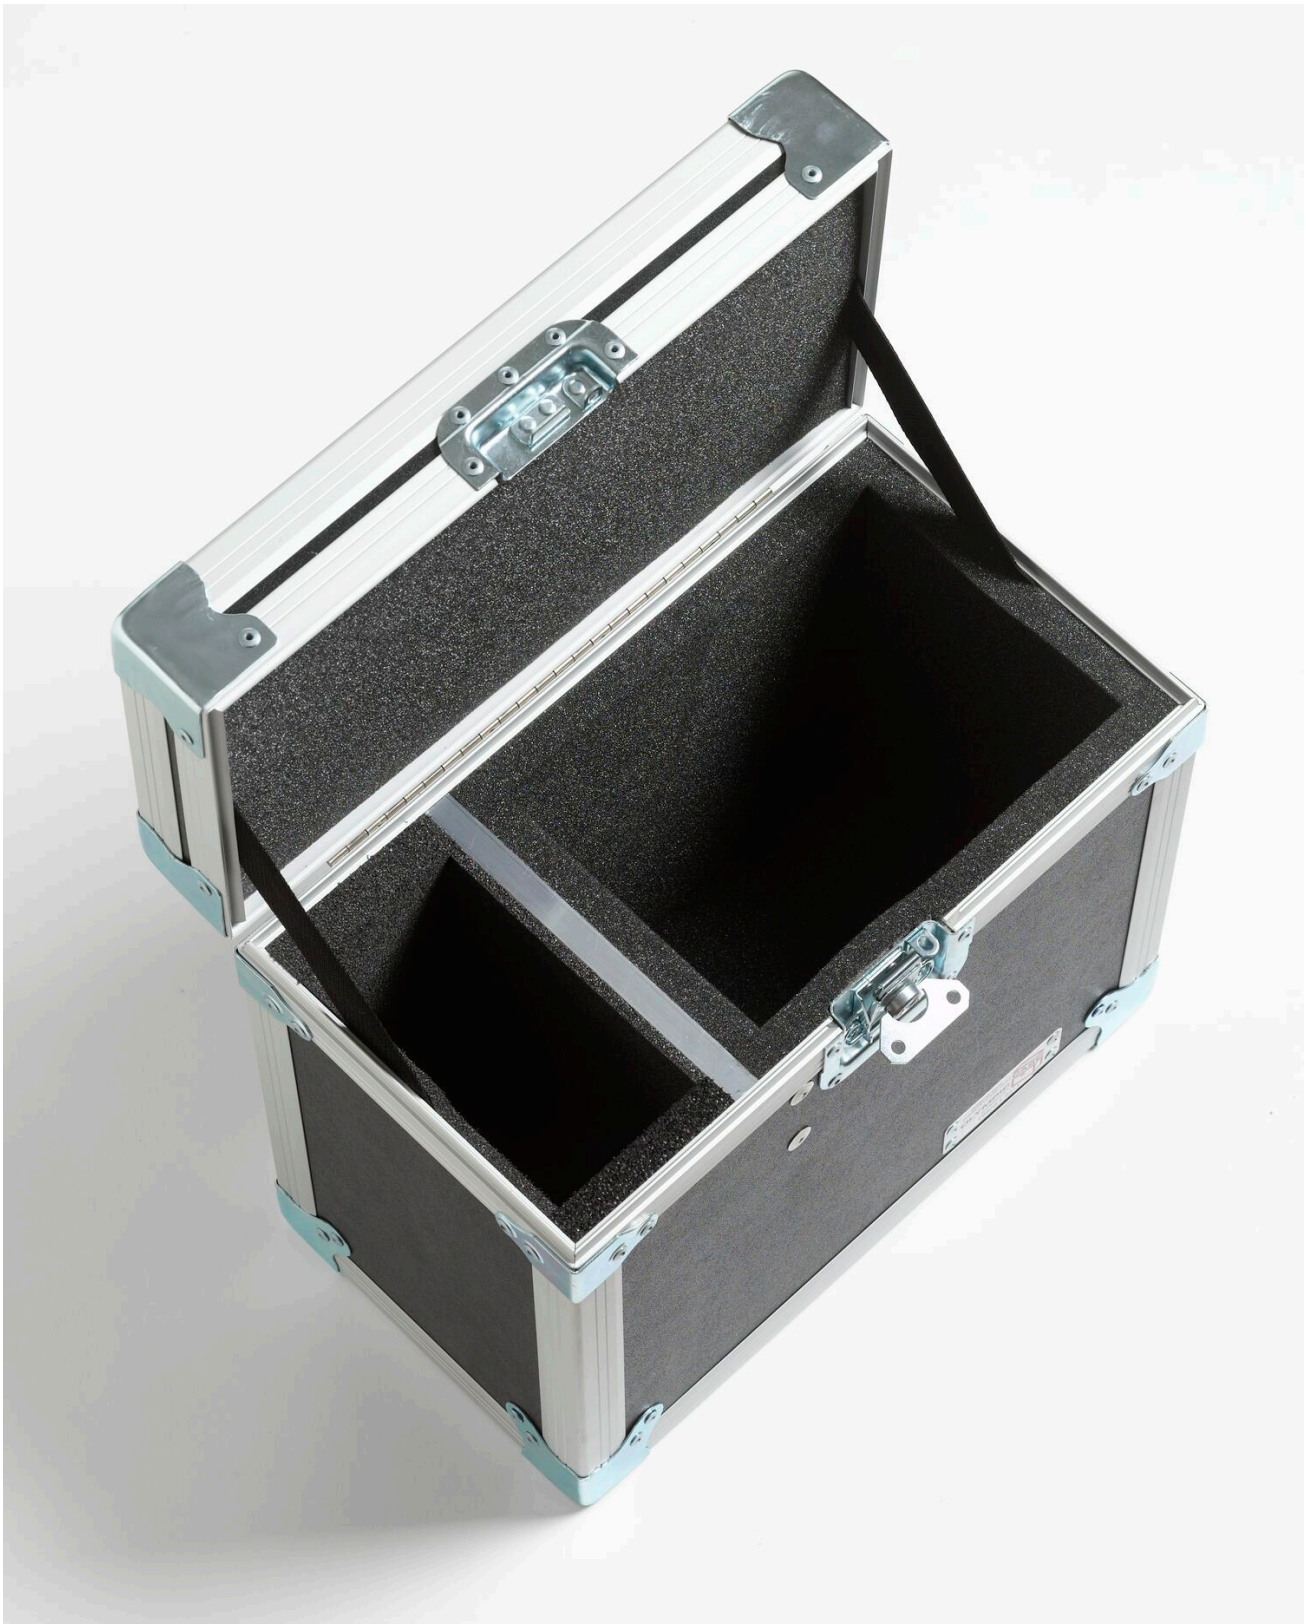

Technische daten

9311 | Transportkoffer: 7102

Produktübersicht: 9311 | Transportkoffer: 7102

- Carrying case for the 7102 Micro-Bath Thermometer Calibrator

- Laminated birch or lightweight composite panels
- Recessed steel handles and latches
- Foam lined for impact protection